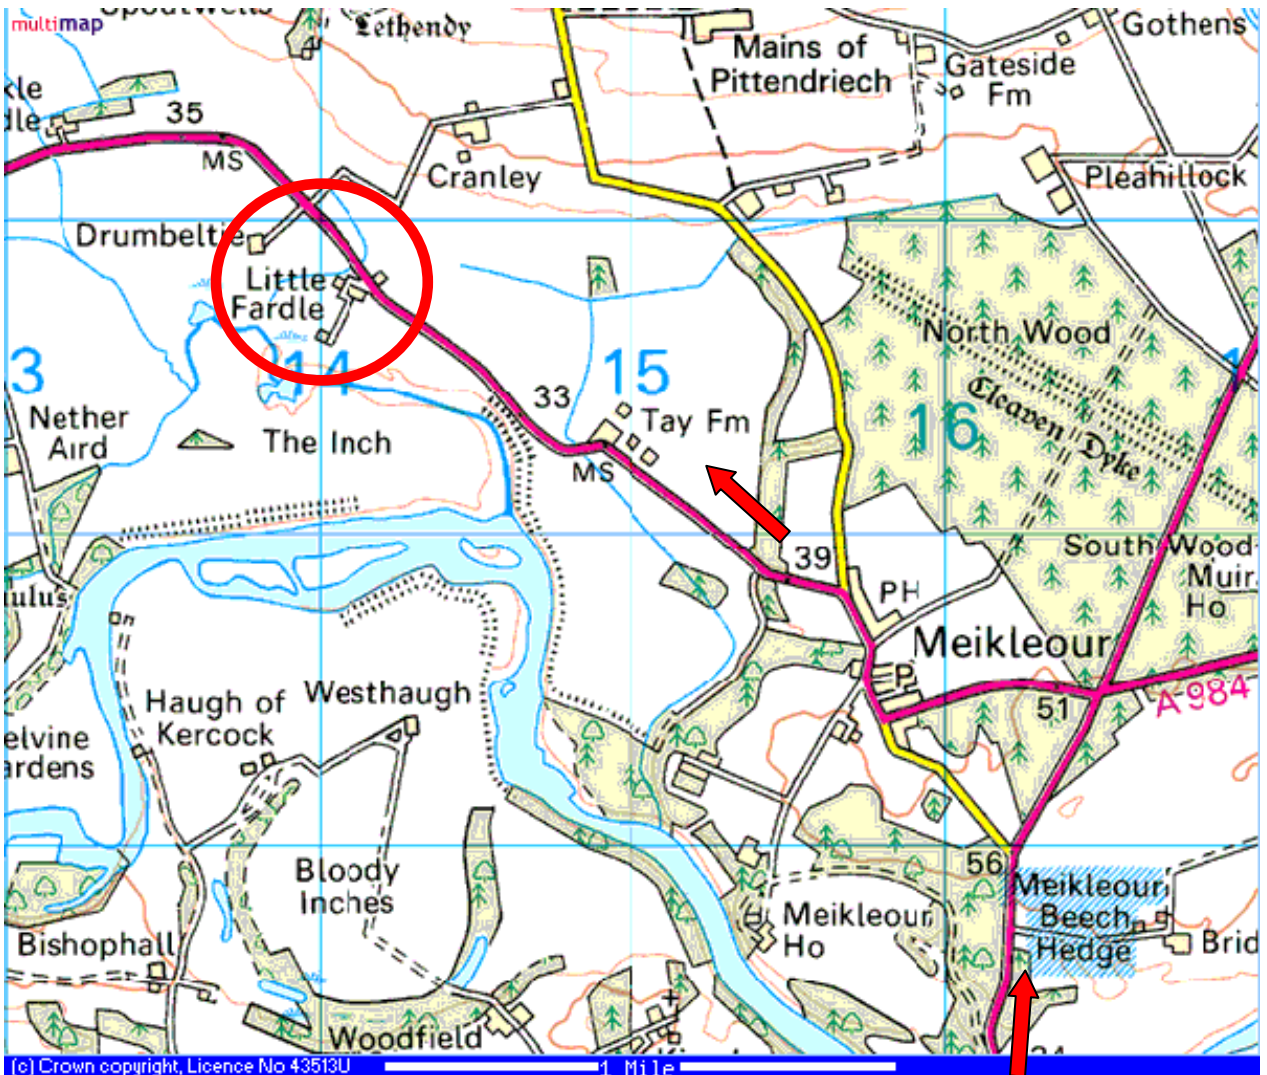

Directions to Little Fardle Farm House

From Perth, follow signs for Blairgowrie on A93. Keep on this road for 30-40 minutes. Pass sign for Ballathie House Hotel on left.

After this sign and a rather large Beech Hedge, turn left signposted Meikleour on A984. Drive through Meikleour and approx 1 mile after the village Fardle Farm house sits on the road side to the left.